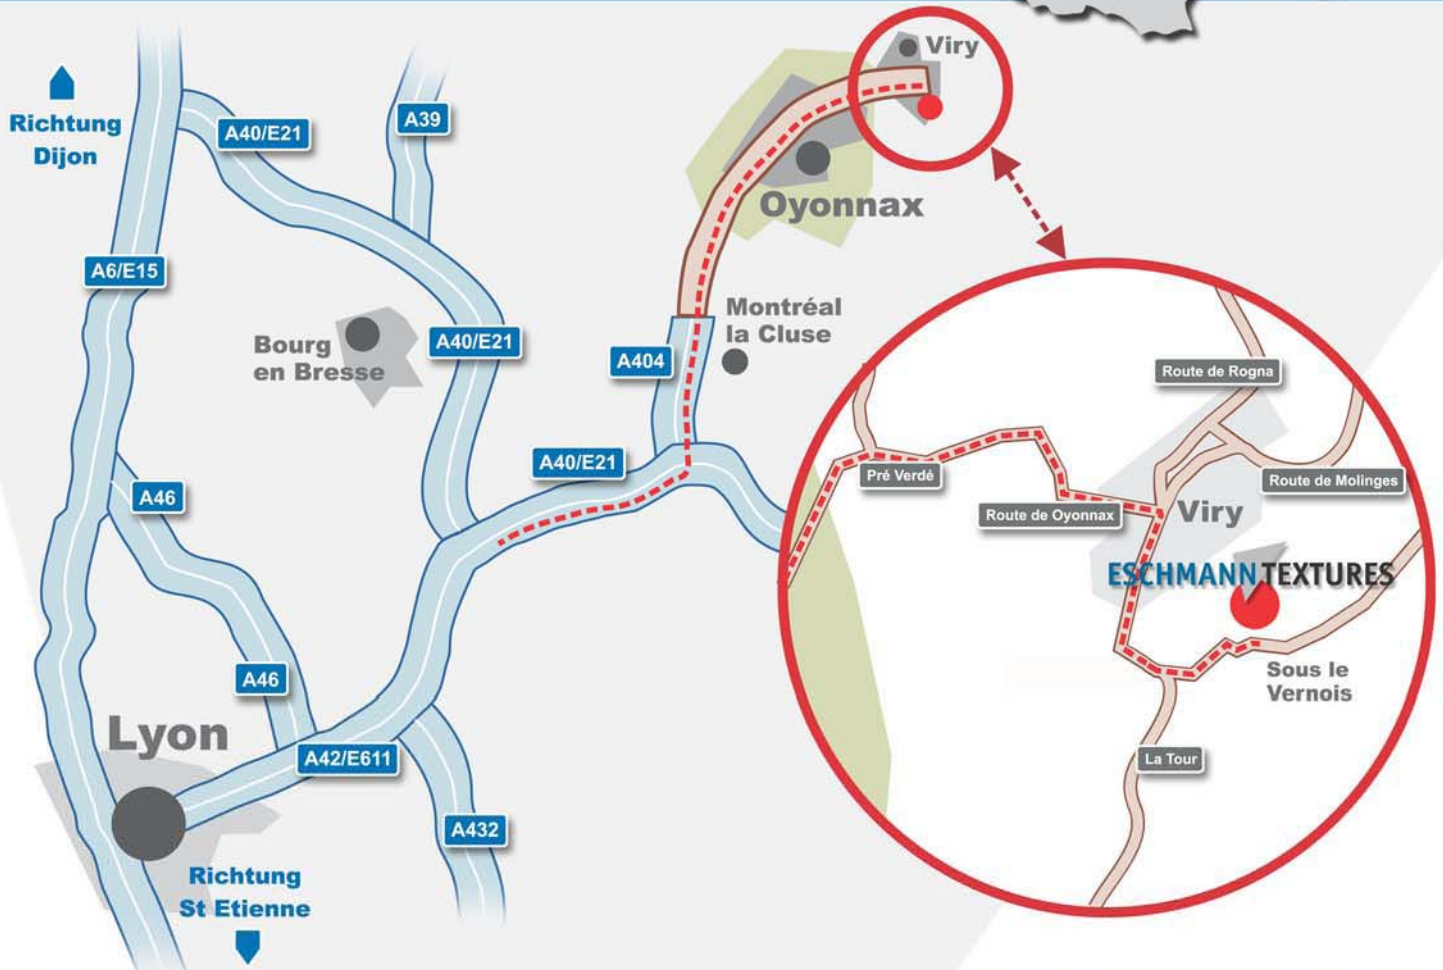

# ESCHMANN TEXTURES

**GMV ESCHMANN INTERNATIONAL**  
**Zone artisanale sous le Vernois**  
**F-39360 Viry**  
**FRANCE**

**Tel.: +33 (0) 384 411 143**  
**Fax.: +33 (0) 384 411 410**  
**EMail: [abillon@gmveschmann.fr](mailto:abillon@gmveschmann.fr)**

Our company in Viry is situated in the French department Haute-Savoie in the region Franche-Comté. It is easy to reach us from the big cities Lyon and Dijon via the A40 direction Viry.

- Please change on the junction Saint-Martin-du-Fresne/A404 from the A40 to the A404 direction Oyonnax, Nantua, A404. Follow then the A404 for 14 kilometers. You'll then get to a roundabout. In the roundabout take the exit to Rue du Point B (D106d). Afterwards take the Rue des Scieries (D106d) for about one kilometre. Go into the roundabout Rue du Général Andréa (D85) and take the 2nd exit into Rue du Général Andréa (D85). Then go straight on in the Rue du Jura (D85). Leave the Rue du Jura (D85) and go straight on to D85. Leave the D85 and go straight on to Rue d'Oyonnax (D25) and from there to Rue de la Pesse. Follow the street for about 3 kilometres on the Rue de la Pesse. The industrial area is signposted there.