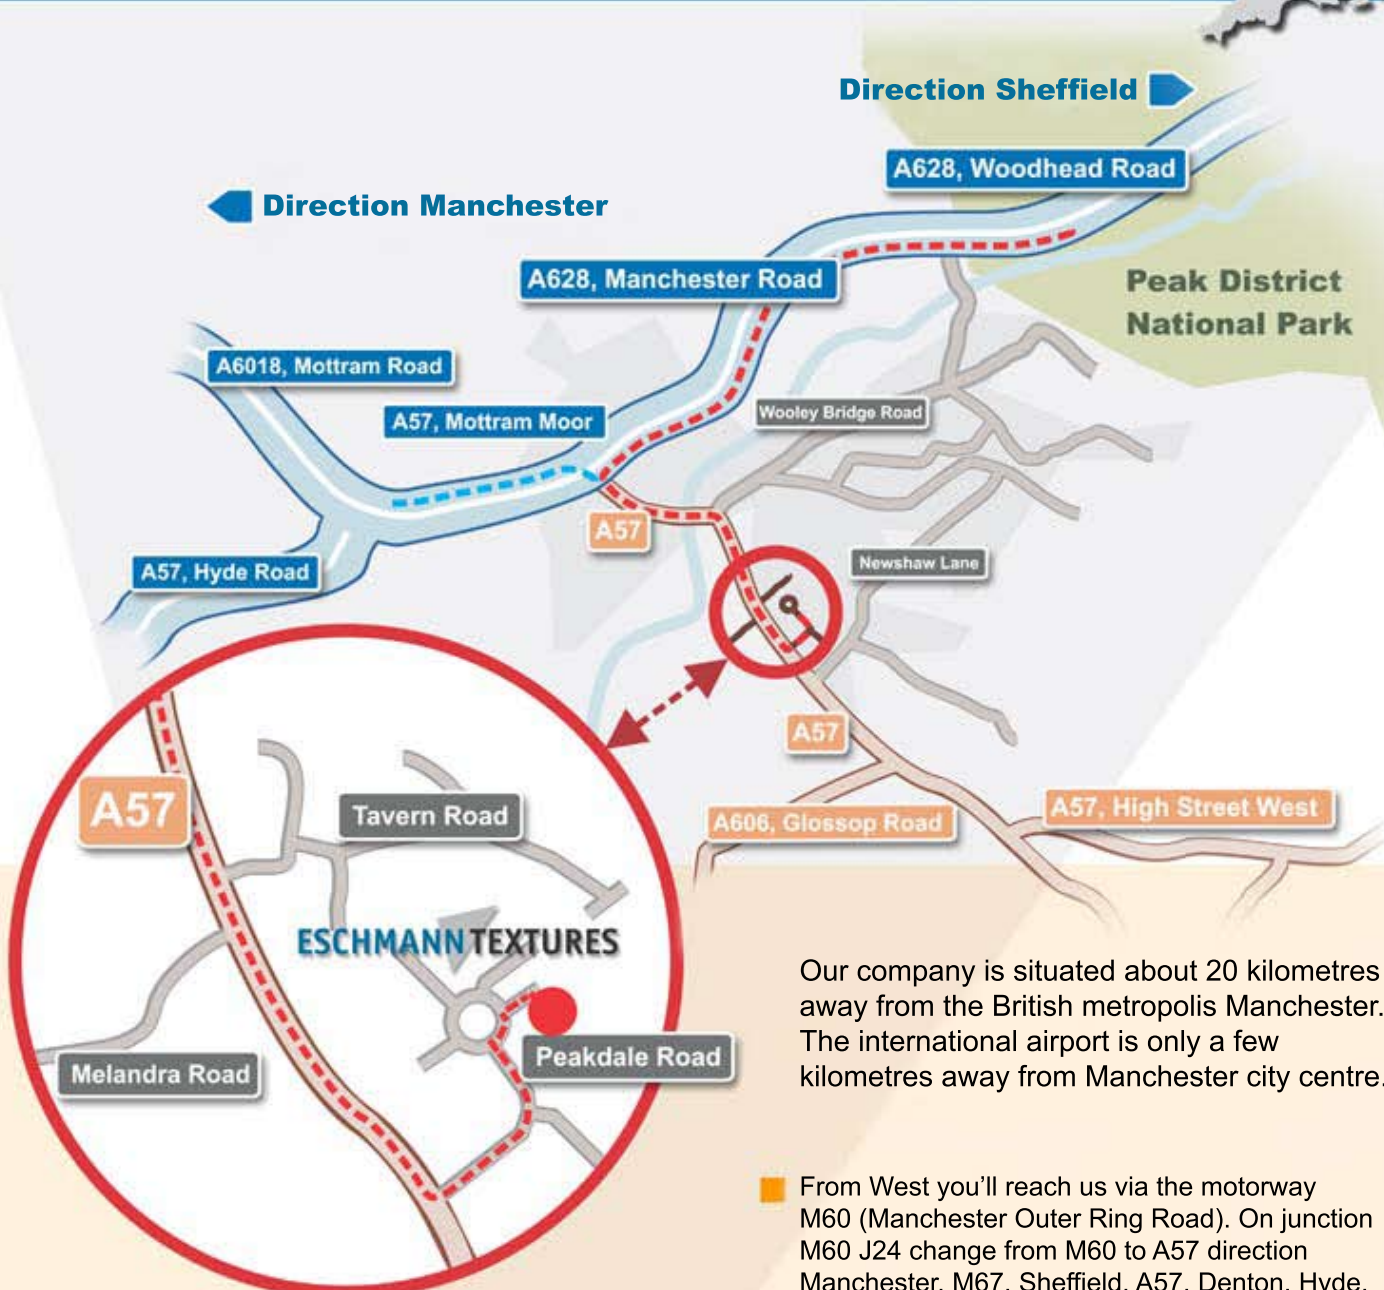

ESCHMANN TEXTURES

GRAVUTEX ESCHMANN INTERNATIONAL Ltd.
Peakdale Road, Brookfield Industrial Estate
Glossop, Derbyshire
SK 13 6LQ, UNITED KINGDOM

Tel.: +44 (0) 1457 85 7627
Fax.: +44 (0) 1457 855 536
E-Mail: info@gravutexeschmann.co.uk

Our company is situated about 20 kilometres away from the British metropolis Manchester. The international airport is only a few kilometres away from Manchester city centre.

- From East you could take the A628 (Woodhead Road). The Woodhead Road is changing in to Manchester Road where you can turn left to A57. Follow the A57. After 2 further kilometres turn left into Peakdale Road.
- From West you'll reach us via the motorway M60 (Manchester Outer Ring Road). On junction M60 J24 change from M60 to A57 direction Manchester, M67, Sheffield, A57, Denton, Hyde. After 500 metres go from A57 to M67 direction Sheffield, Barnsley, Hyde. After about 7,5 km there is a roundabout. There take the 2nd exit direction Hyde Road (A57) and change to road Mottram Moor (A57). Follow the A57. After 2 further kilometres turn left into Peakdale Road.