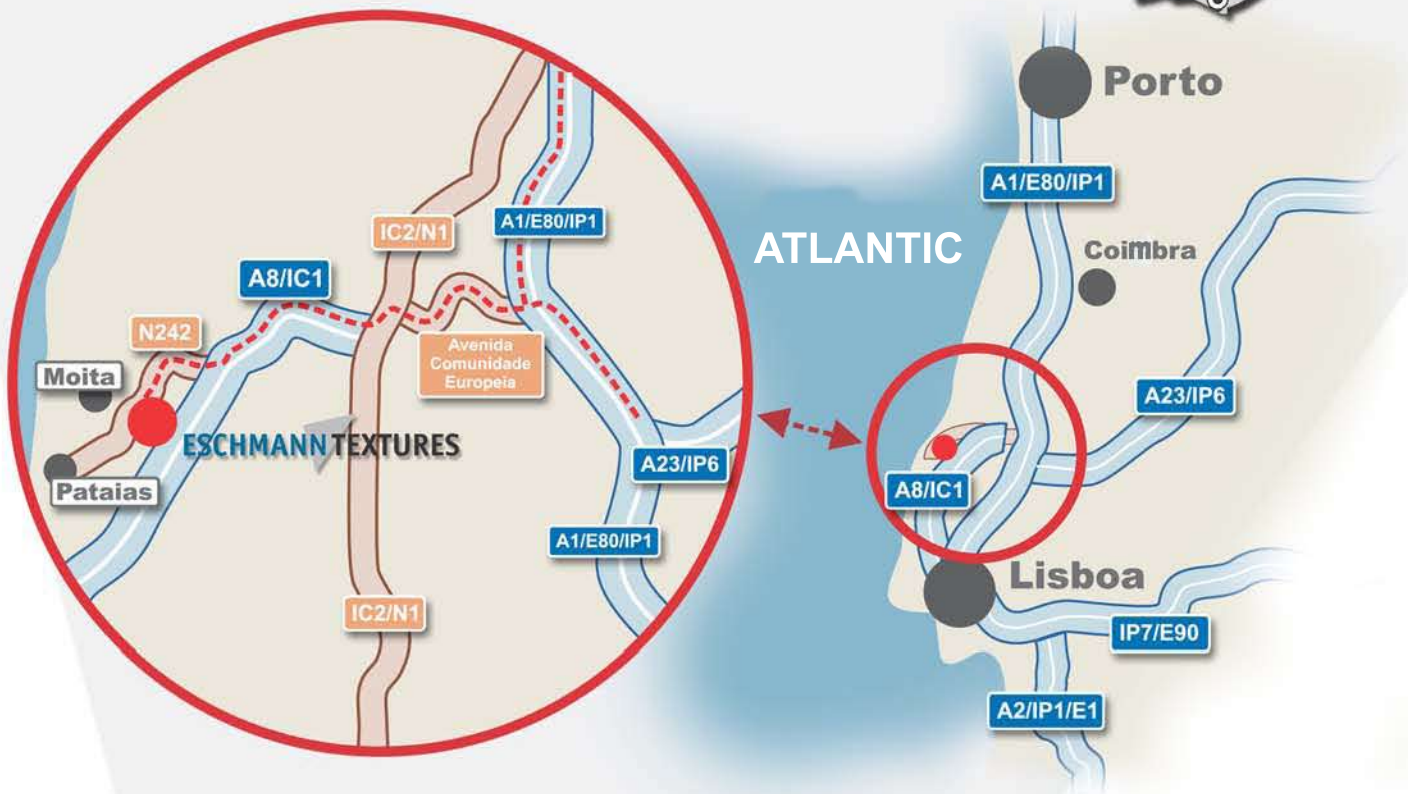

Our company in Portugal is situated close to the Atlantic coast, nearly in the middle of the metropolis Porto and Lisbon which both have big airports.

- You easy get to our company by car from South (Lisbon) via the motorway A8 in about 1 ½ hours. Turn half right on the exit Moita and follow the N242 direction Moita. You'll find our company on the main road close to the kilometre mark 17,2 on the Estrada E.N. 242
- From North (Porto is about 2 hours by car away) take the A1 (A1/E80/IP1) till exit Leiria (9). Go half right there on the Avenida Comunidade Europeia direction Leiria/M. Grande. Turn again half right on the Avenida Comunidade Europeia direction Marinha Grande. Go into the roundabout after 900 m direction end of motorway Marinha Grande. Go onto the A8 and turn at the exit Moita to the N242. You'll find our company on the main road close to the kilometre 17;2 on the Estrada E.N. 242